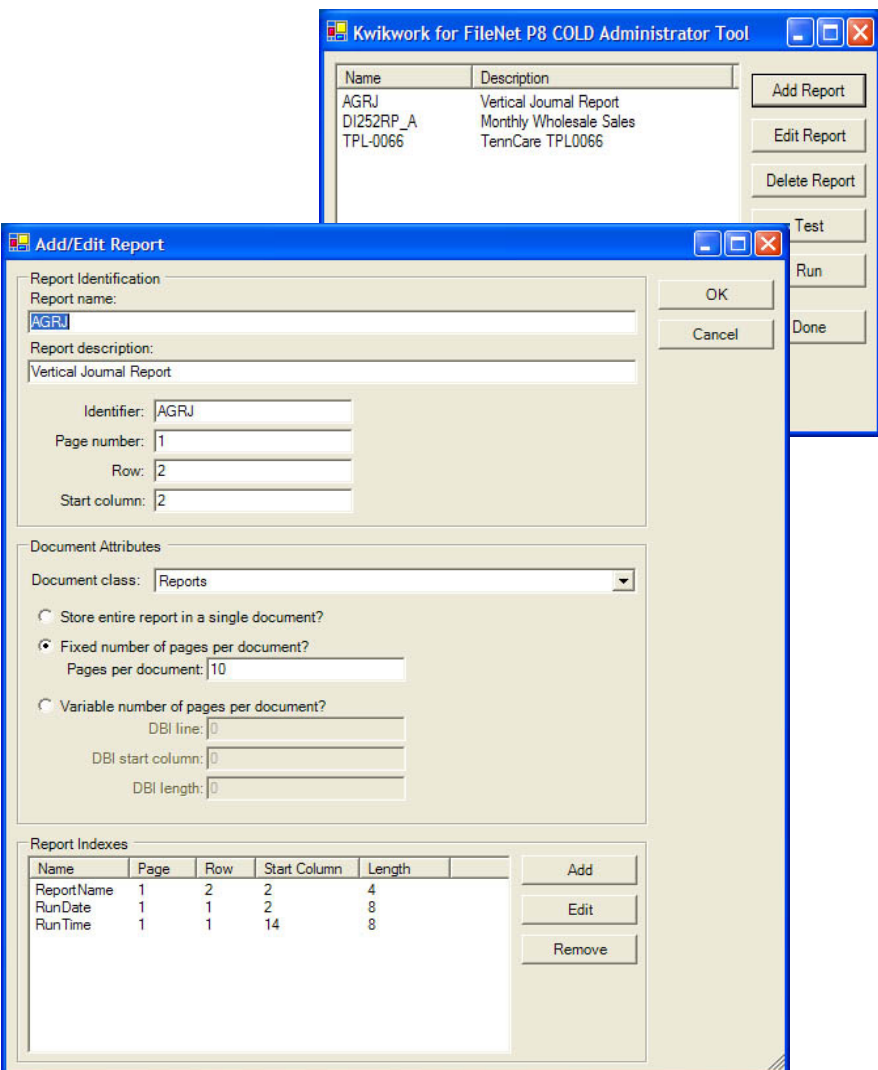

The print stream on-ramp to FileNet's P8 Platform...

contact us today!

Configurable out-of-the-box applications provide for rapid deployment and expedited benefit attainment.

...Automated and fool proof.

Varied System Configurations

- Supports wide variety of deployments (single, multi-server environments)

Lifecycle Implementation Services

- Business Case Services
- Implementation Services
- IT Support Services
- Production Support Services

Business Continuity

- Single Point of Contact (SPOC); includes software, hardware, and application support
- Optional 24x7 Offering
- Remote System Administration
- Application System Monitoring

888.82IMAGE ←

CORPORATE HEADQUARTERS

ICI SOLUTIONS, INC.

7201 WEST OAKLAND STREET
SUITE 2
CHANDLER · AZ · 85226

REGIONAL OFFICES

SAN DIEGO · LOS ANGELES · ST. LOUIS
MINNEAPOLIS · HARTFORD · CHARLOTTE

www.ici-solutions.com · icisales@ici-solutions.com